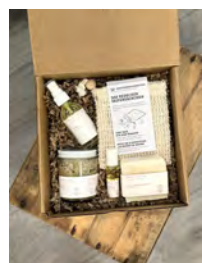

Deck The Halls 20" Wreath w/Bow

\$50 TERRA Gift Card

Kind Matter Kitchen Gift Box

- Bare Home Dish Soap
- Bare Home Small Hand Soap
- Redecker Dish Brush
- Swedish Sponge Cloth
- Bamboo Scraper

Kind Matter Tea & Honey Gift Box

- Lake & Oak Tea
- Chandler Honey 150g
- Tea Infuser

Kind Matter Mud & Otis Gift Box

- Mud & Otis Body Scrub
- Mud & Otis Hippiie Body Mist
- Mud & Otis Essential Oil Perfume
- Mud & Otis Soap Bar (Calendula & Oats)
- Redecker Soap Saver