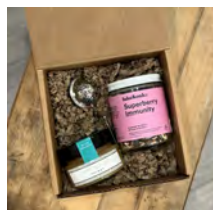

Deck The Halls 20" Wreath w/Bow

\$50 TERRA Gift Card

Kind Matter Kitchen Gift Box

- Bare Home Dish Soap
- Bare Home Small Hand Soap
- Redecker Dish Brush
- Swedish Sponge Cloth
- Bamboo Scraper

Kind Matter Tea & Honey Gift Box

- Lake & Oak Tea
- Chandler Honey 150g
- Tea Infuser

Kind Matter Mud & Otis Gift Box

- Mud & Otis Body Scrub
- Mud & Otis Hippiie Body Mist
- Mud & Otis Essential Oil Perfume
- Mud & Otis Soap Bar (Calendula & Oats)
- Redecker Soap Saver