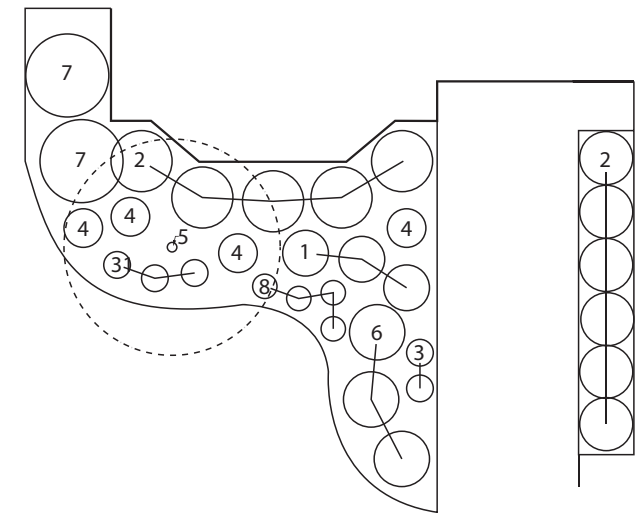

Coach's Concepts

#5 Shade Master

Where colour lives!

Don't forget to use transplant fertilizer and TERRA Plus 3 mix around each plant.

1

Golden Sedge Grass
↓ 0.35m ↔ 0.5m
Qty: 4

2

Dense Yew
↓ 1m ↔ 1m
Qty: 11

3

Coral Bells
↓ 0.35m ↔ 0.35m
Qty: 5

4

Hosta
↓ 0.5 ↔ 0.5m
Qty: 4

5

Flowering Pear
↓ 6m ↔ 4m
Qty: 1

6

Japanese Garden Juniper
↓ 0.35m ↔ 0.8m
Qty: 3

7

Dogwood
↓ 1.5m ↔ 1.5m
Qty: 2

8

Seasonal Colour