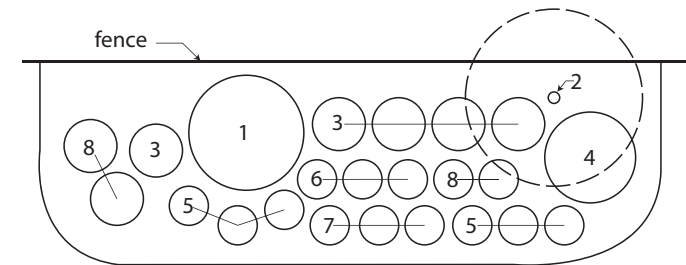

# Coach's Concepts #23 Summer Inspiration

Where colour lives!

Don't forget to use transplant fertilizer and TERRA Plus 3 mix around each plant.

1

Burning Bush  
↓ 1.5m ↔ 1.5m  
Qty: 1

2

French Lilac  
↓ 2m ↔ 1.5m  
Qty: 1

3

Karl Foerster Grass  
↓ 1m ↔ 0.5m  
Qty: 5

4

Mugho Pine  
↓ 0.5m ↔ 1m  
Qty: 1

5

Sedum  
↓ 0.5m ↔ 0.5m  
Qty: 6

6

Daylily  
↓ 0.5m ↔ 0.5m  
Qty: 3

7

Bellflower  
↓ 0.35m ↔ 0.35m  
Qty: 3

8

Coneflower  
↓ 0.35m ↔ 0.35m  
Qty: 4