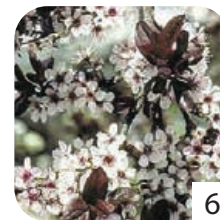

Coach's Concepts

#21 For The Birds

Where colour lives!

Don't forget to use transplant fertilizer and TERRA Plus 3 mix around each plant.

Serviceberry
↑ 5m ↔ 3m
Qty: 1

Dogwood
↑ 1.5m ↔ 1.5m
Qty: 1

Salvia
↑ 10m ↔ 7m
Qty: 4

Coral Bells
↑ 1.5m ↔ 1.5m
Qty: 3

Coneflower
↑ 1m ↔ 0.5m
Qty: 5

Chokecherry
↑ 9m ↔ 4m
Qty: 1

Sunflower
↑ 1m ↔ 0.5m
Qty: 3

Seasonal Colour

Honeysuckle
↑ 0.35m ↔ 1m
Qty: 1

Contoneaster
↑ 0.35m ↔ 0.35m
Qty: 1