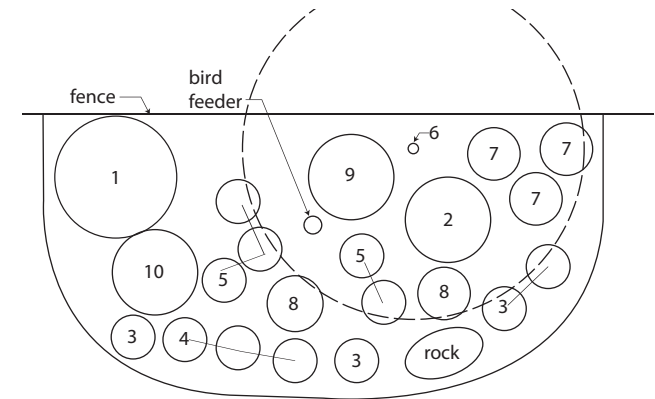

Coach's Concepts

#21 For The Birds

Where colour lives!

Don't forget to use transplant fertilizer and TERRA Plus 3 mix around each plant.

Serviceberry
↑ 5m ↔ 3m
Qty: 1

Dogwood
↑ 1.5m ↔ 1.5m
Qty: 1

Salvia
↑ 10m ↔ 7m
Qty: 4

Coral Bells
↑ 1.5m ↔ 1.5m
Qty: 3

Coneflower
↑ 1m ↔ 0.5m
Qty: 5

Chokecherry
↑ 9m ↔ 4m
Qty: 1

Sunflower
↑ 1m ↔ 0.5m
Qty: 3

Seasonal Colour

Honeysuckle
↑ 0.35m ↔ 1m
Qty: 1

Contoneaster
↑ 0.35m ↔ 0.35m
Qty: 1