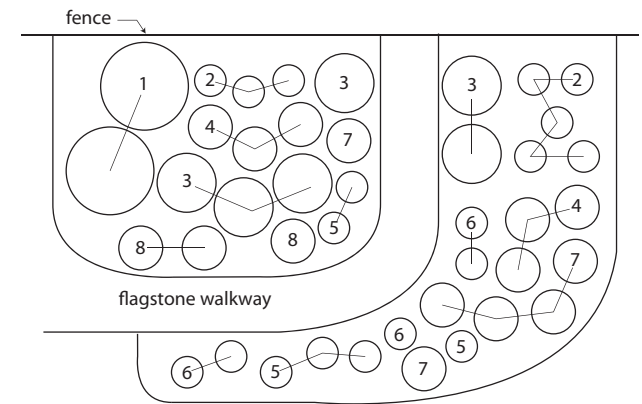

# Coach's Concepts

#20 Grassy Blend

Where colour lives!

Don't forget to use transplant fertilizer and TERRA Plus 3 mix around each plant.

Zebra Grass  
↓ 1m ↔ 1m  
Qty: 2

Rudbeckia  
↓ 1m ↔ 0.5m  
Qty: 8

Golden Globe Cedar  
↓ 0.35m ↔ 0.35 m  
Qty: 6

Karl Foerster Grass  
↓ 1m ↔ 0.5m  
Qty: 6

Sedum  
↓ 0.35m ↔ 0.35 m  
Qty: 6

Blue Fescue  
↓ 0.35m ↔ 0.35 m  
Qty: 5

Daisy  
↓ 1m ↔ 0.5m  
Qty: 5

Spreading Juniper  
↓ 0.35m ↔ 1m  
Qty: 3