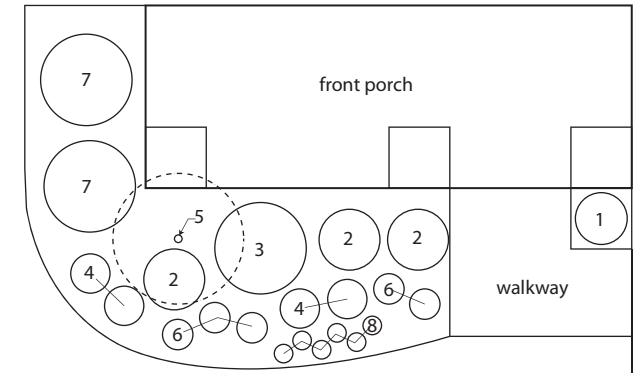

# Coach's Concepts #2 Colourful Welcome

Where colour lives!

Don't forget to use transplant fertilizer and TERRA Plus 3 mix around each plant.

**1**  
Tropical Accent Plant  
↑0.5m ↔0.5m  
Qty: 1

**2**  
Boxwood  
↑ 1m ↔ 1m  
Qty: 3

**3**  
Weigela (Dwarf Purple)  
↑1m ↔ 1m  
Qty: 1

**4**  
Hosta (Varigated)  
↑ 0.5m ↔0.5m  
Qty: 4

**5**  
Standard Rose of Sharon  
↑ 2m ↔ 1m  
Qty: 1

**6**  
Blue Fescue  
↑ 0.35m ↔0.35m  
Qty: 5

**7**  
Silver Leaf Dogwood  
↑ 1.5m ↔ 1.5 m  
Qty: 2