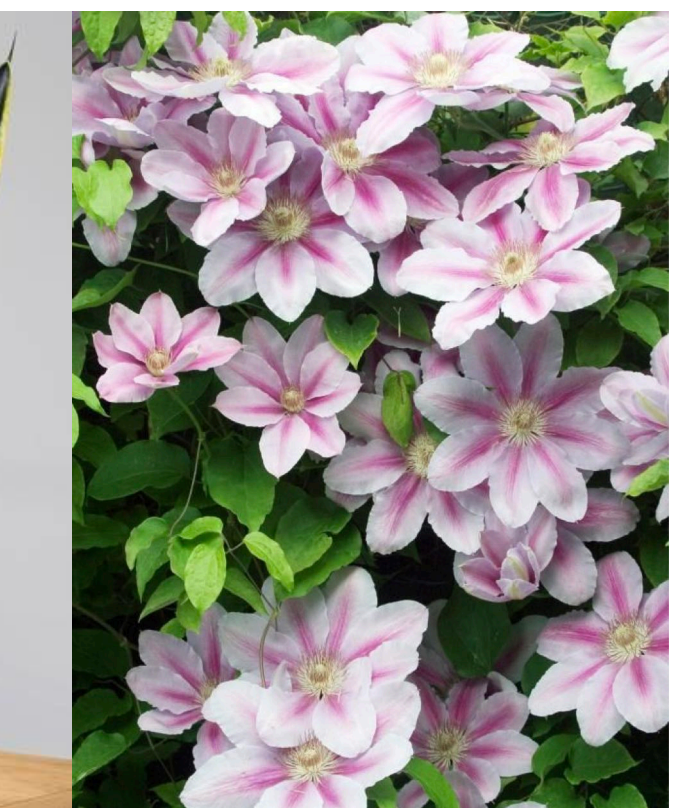

Sun Exposure: Full Sun
Soil Type: Normal or Sandy or Clay
Blooming Time: Summer to Fall
Height: 50-100cm
Spreading:50-90cm

**Argyranthemum frutescens
Marguerite Daisy**

Sun Exposure: Full Sun
Soil Type: Normal or Sandy or Clay
Blooming Time: Spring to Fall
Height: 60-100cm
Spreading:50cm

Seasonal Color

**Sanseveria 'Black Gold'
Snake Plant**

Sun Exposure: Full Sun or Partial Shade
Soil Type: Normal or Sandy
Height: 60cm
Spreading:50cm

**Clematis 'Bee's Jubilee'
Bee's Jubilee Clematis**

Sun Exposure: Full Sun or Partial Shade
Soil Type: Normal or Sandy or Clay
Blooming Time: Spring to Summer
Height: 60cm
Spreading:100-200cm