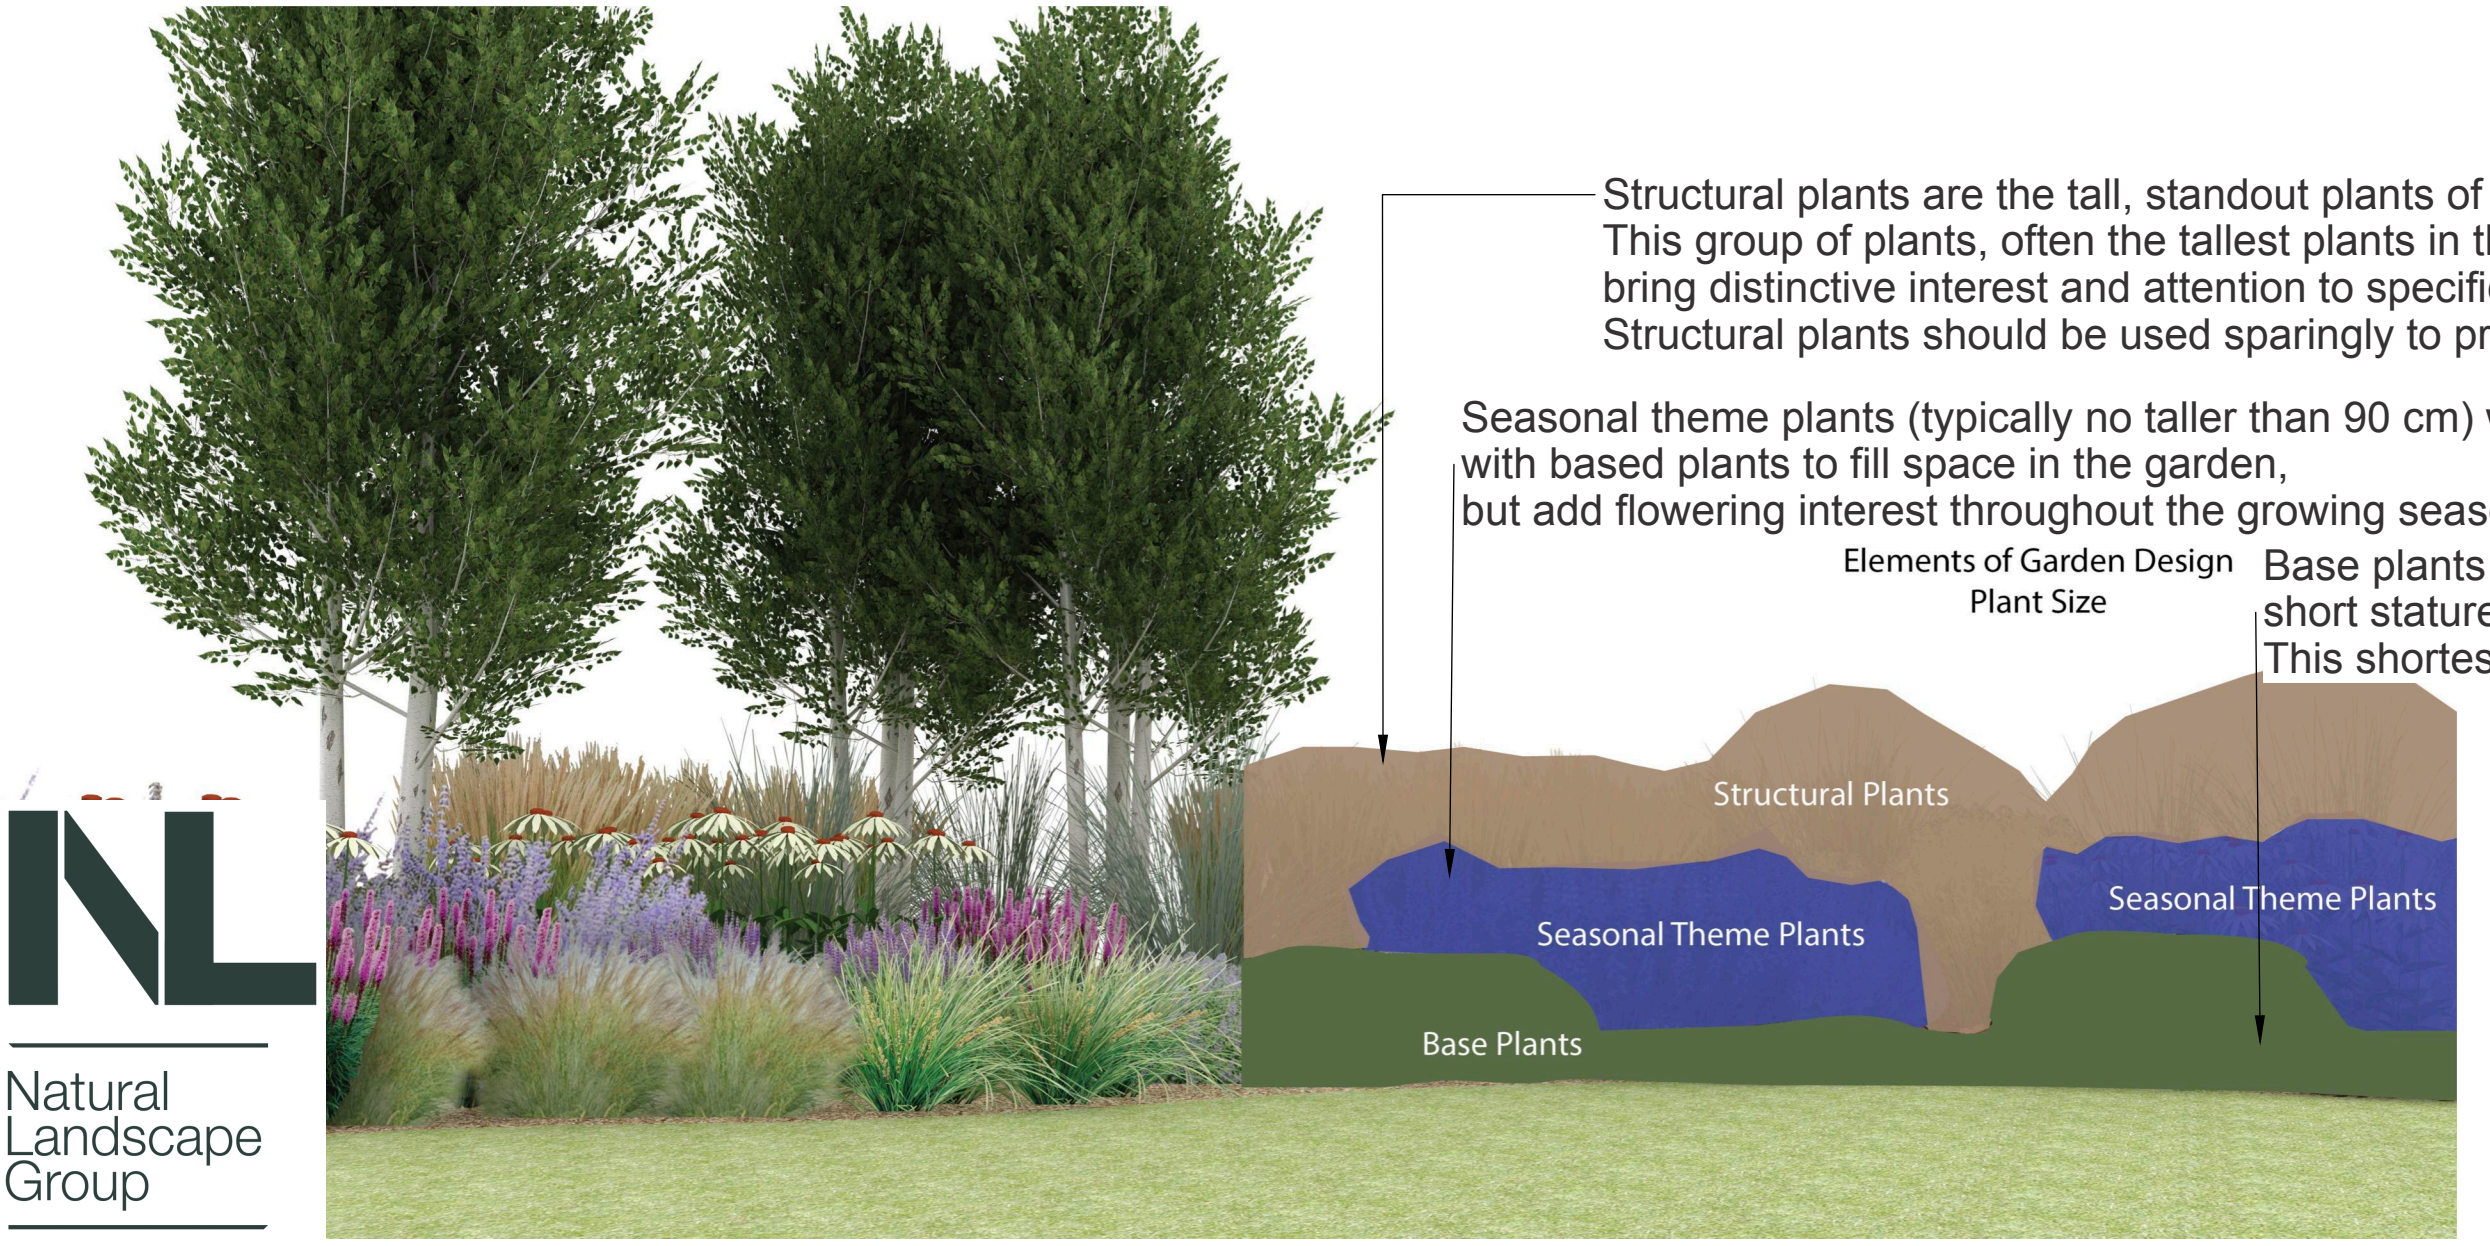

Soil And Mulch Requirement:

Use this data to figure out how much product you need to complete your project.

Total: 605 ft²

Total: 76 Bags of Mulch

Total: 202 Bags of Garden Soil

Sustainable Meadow