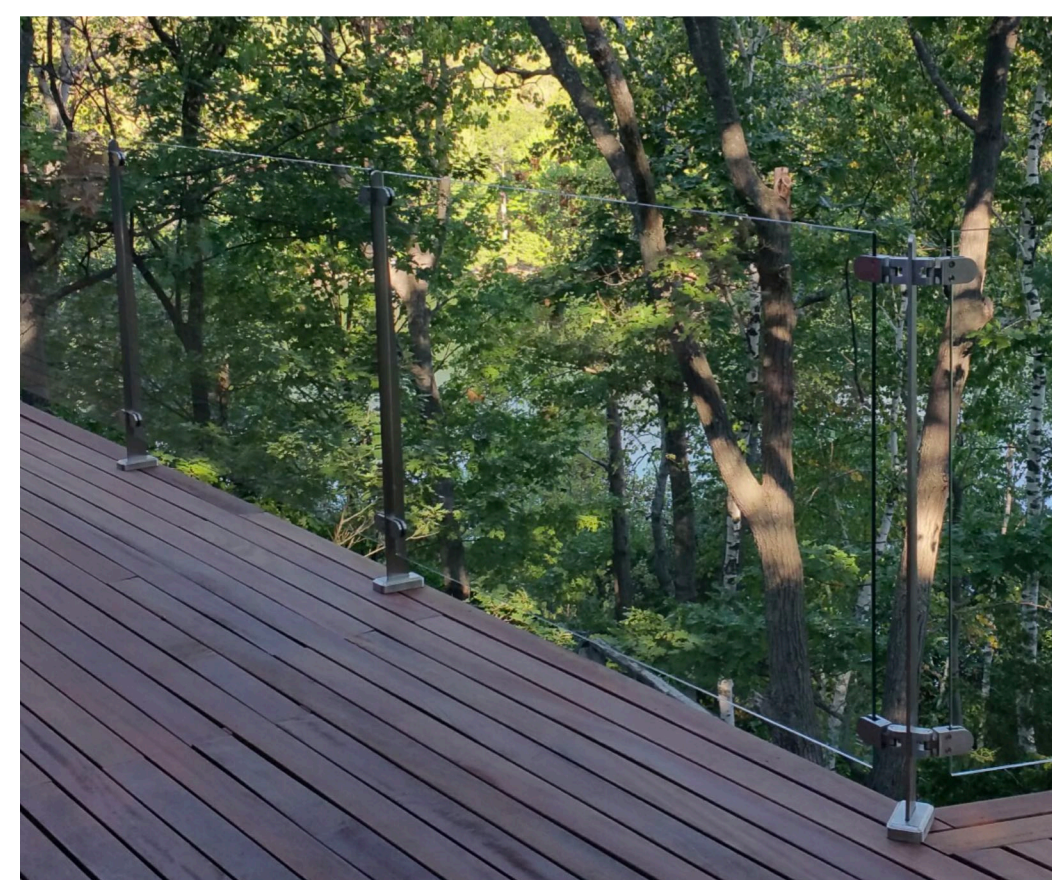

Glass Railing