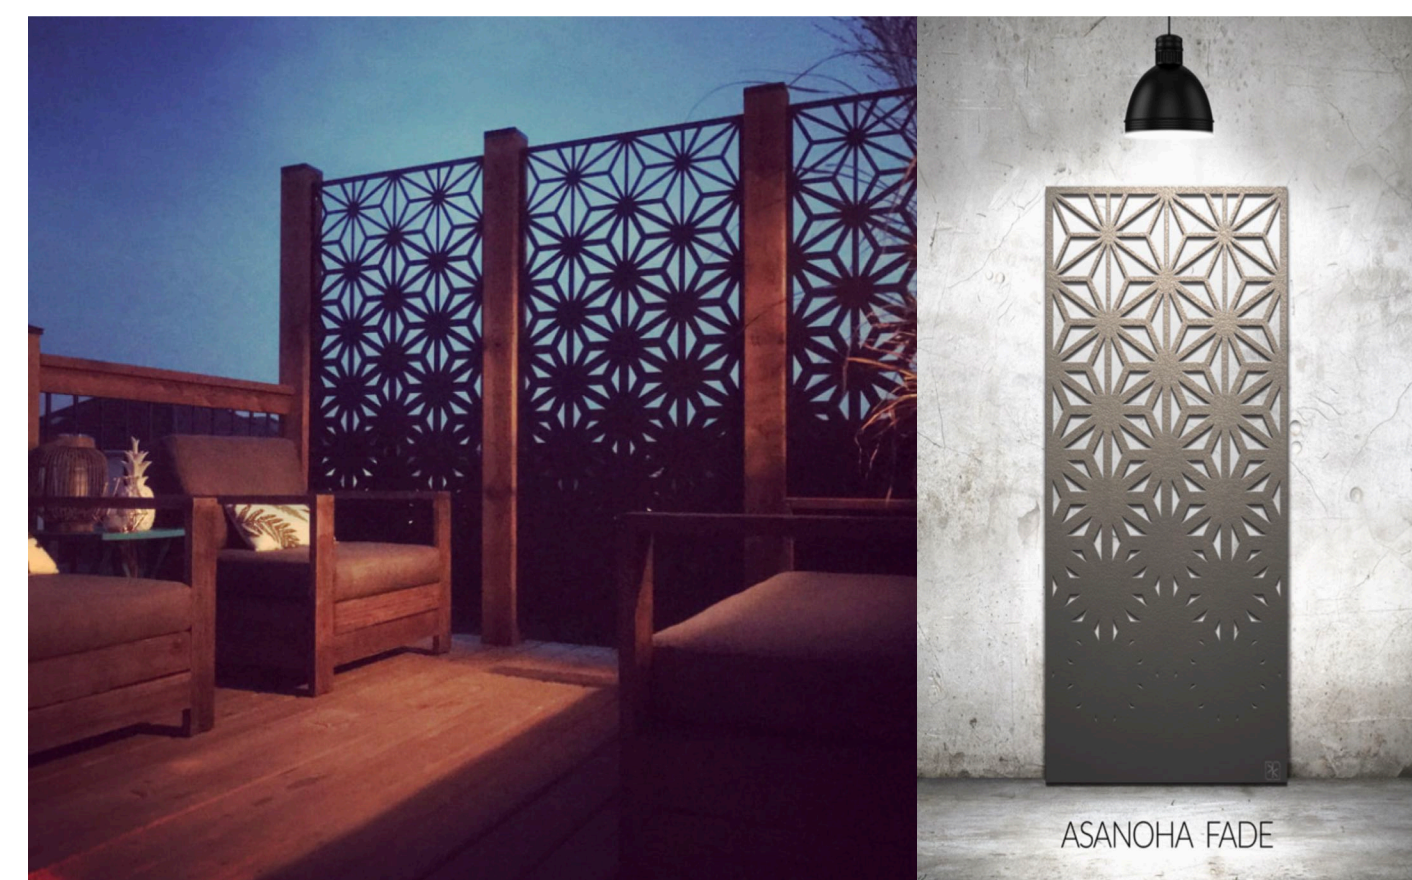

IKONIK Laser Cutting Screen