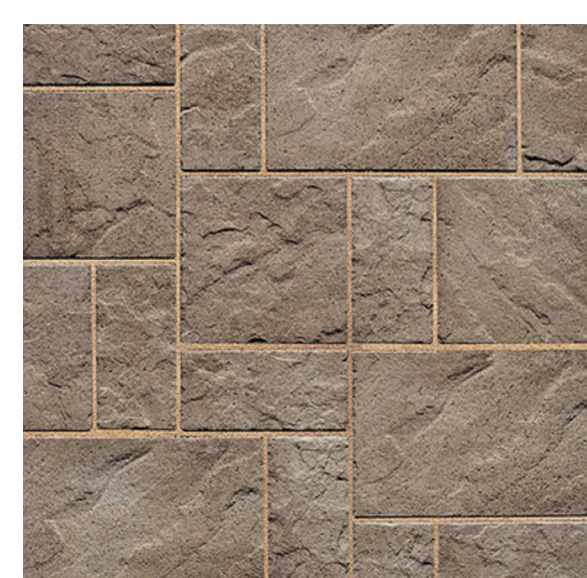

<p>Picea pungens 'Fat Albert' Fat Albert Blue Spruce</p> <p>Sun Exposure: Full Sun or Partial Shade Soil Type: Normal or Sandy Height: 10-15m Spreading: 4-6m</p>	<p>Acer palmatum 'Bloodgood' Bloodgood Japanese Maple</p> <p>Sun Exposure: Full Sun or Partial Shade Soil Type: Normal or Sandy or Clay Height: 4-7m Spreading: 3-4m</p>	<p>Deschampsia cespitosa 'Gold Shower' Gold Shower Tufted Hair Grass</p> <p>Sun Exposure: Full Sun or Partial Shade Soil Type: Normal or Sandy or Clay Blooming Time: Mid-Summer to Fall Height: 45-60cm Spreading: 30-40m</p>	<p>Nepeta racemosa 'Walker's Low' Walker's Low Catmint</p> <p>Sun Exposure: Full Sun or Partial Shade Soil Type: Normal or Sandy or Clay Blooming Time: Summer to Fall Height: 40-50cm Spreading: 75-90cm</p>	<p>Clematis 'Nelly Moser' Nelly Moser Clematis</p> <p>Sun Exposure: Full Sun or Partial Shade Soil Type: Normal or Sandy or Clay Blooming Time: Spring to Summer Height: 60cm Spreading: 100-200cm</p>	<p>Miscanthus sinensis 'Rotsilber' Red-silver Maiden Grass</p> <p>Sun Exposure: Full Sun or Partial Shade Soil Type: Normal or Sandy or Clay Blooming Time: Mid-Summer to Fall Height: 120-150cm Spreading: 80-90cm</p>
--	---	---	--	---	--