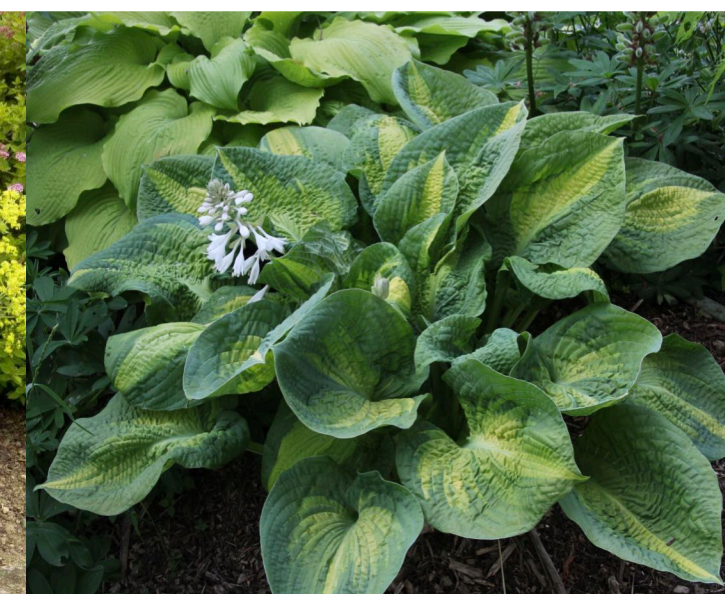

Sun Exposure: Full Sun to Partial Shade
Soil Type: Normal or Sandy or Clay
Blooming Time: Summer
Height: 1.2-1.5m
Spreading: 1.2-1.5m

Liatris spicata 'Floristan Violet'
Blazing Star

Sun Exposure: Full Sun
Soil Type: Normal or Sandy or Clay
Blooming Time: Summer to Fall
Height: 75-90cm
Spreading: 30-45cm

Allium 'Purple Sensation'
Ornamental Onion

Sun Exposure: Full Sun to Partial Shade
Soil Type: Normal or Sandy or Clay
Blooming Time: Summer to Fall
Height: 60-75cm
Spreading: 15-20cm

Hakonechloa macra 'All Gold'
All Gold Japanese Forest Grass

Sun Exposure: Partial Shade to Full Shade
Soil Type: Normal or Sandy
Height: 30-45cm
Spreading: 30-45cm

Ligularia 'The Rocket'
The Rocket Ligularia

Sun Exposure: Full Sun to Partial Shade
Soil Type: Normal or Clay
Blooming Time: Summer
Height: 120-180cm
Spreading: 80-90cm

Hydrangea quercifolia
Oakleaf Hydrangea

Sun Exposure: Full Sun to Full Shade
Soil Type: Normal or Sandy or Clay
Blooming Time: Summer
Height: 2-2.5m
Spreading: 2-2.5m

Alchemilla mollis
Lady's Mantle

Sun Exposure: Full Sun or Partial Shade
Soil Type: Normal or Sandy
Blooming Time: Summer to Fall
Height: 30-45cm
Spreading: 45-60cm