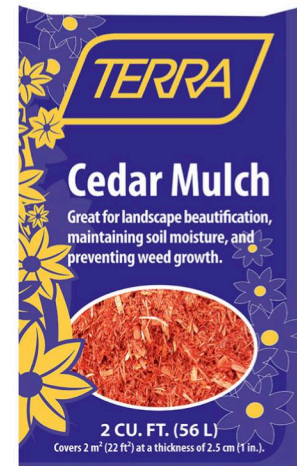

Total: 45 Bags of Mulch